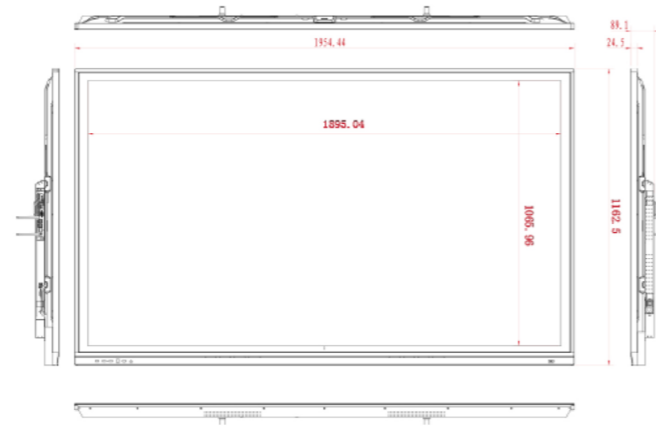

EliteDisplay TV 86"

Touch display without built-in PC

Display

Size	86"
Type	DLED
Aspect ratio	16 : 9
Screen display size (mm)	1895,04 x 1065,96
Physical resolution	3840 x 2160 (4k)
Display color	10bit/1.07 Billion
Refresh rate	60 Hz
Brightness	≥ 400 cd/m²
Contrast	4000 : 1
Response time	6 ms
Viewing angle	178° / 178°
Display protection	4 mm full tempered high explosion-proof glass
Backlight life	50 000 hours

Touch

Technology	IR
Touch points	20 points
Positioning Accuracy	1 mm
Drive Mode	Yes
Writing method	Fingers, touch pens or other non-transparent objects not less than 5mm in diameter
Palm erase	Yes
Communication Port	USB 2.0
Reaction time	< 6 ms
Touch resolution	32768 x 32768
Times of touches	Unlimited
Transfer speed	12 Mb/s

System

CPU	8-core CPU (Cortex A73*4 + A53*4)
RAM	8 GB
ROM	64 GB
Operating system	Android 14
Operating temperature	0 °C - 40 °C

Built-camera and mic

Microphones	8 integrated microphones
Pickup distance	10 m
Sample rate	Sampling frequency 48K Hz; sampling number 24bit
Features	Full duplex, echo cancellation, noise suppression

Camera	13 Megapixels, top x 1
Camera resolution	Support 1080P
Camera lens angle	Not less than 90 degrees
Angle	105°/118°/120°

Connectivity - Back port

HDMI IN	1 x
USB A 2.0	2 x
USB A 3.0	1 x
USB Type-C	1 x
RJ45	1 x
USB Touch	1 x
RS232	1 x
Earphone	1 x
HDMI OUT	1 x
SPDIF OUT	1 x
WIFI	Support IEEE 802.11 a/b/g/n/ac
Bluetooth	5.0

Connectivity - Front port

HDMI IN	1 x
USB Touch	1 x
USB-A 3.0	3 x
Type-C	1 x
Recovery system	1 x (For technicians)

Power Supply

Consumption rate	≤320 W
Standby power	≤1 W
Voltage range	AC100 - 240 V~50/60 Hz
Speaker	2 x 15 W

Accessories

Power cable	1 x
Remote control	1 x
Wall mount na stenu	1 x
HDMI & Touch USB cable	1 x
Whiteboard pen	2 x