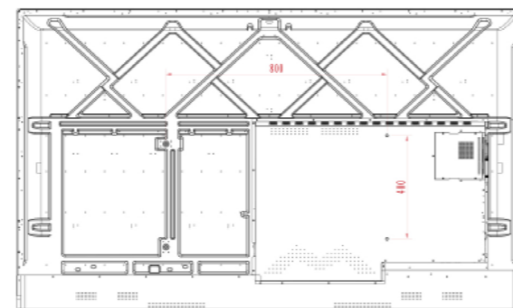

EliteDisplay TV 86"

Touch display without built-in PC

Display

Size	86"
Type	DLED
Aspect ratio	16 : 9
Screen display size (mm)	1895,04 x 1065,96
Physical resolution	3840 x 2160 (4k)
Display color	10bit/1.07 Billion
Refresh rate	60 Hz
Brightness	≥ 400 cd/m²
Contrast	4000 : 1
Response time	6 ms
Viewing angle	178° / 178°
Display protection	4 mm full tempered high explosion-proof glass
Backlight life	50 000 hours

Touch

Technology	IR
Touch points	20 points
Positioning Accuracy	1 mm
Drive Mode	Yes
Writing method	Fingers, touch pens or other non-transparent objects not less than 5mm in diameter
Palm erase	Yes
Communication Port	USB 2.0
Reaction time	< 6 ms
Touch resolution	32768 x 32768
Times of touches	Unlimited
Transfer speed	12 Mb/s

System

CPU	8-core CPU (Cortex A73*4 + A53*4)
RAM	8 GB
ROM	64 GB
Operating system	Android 14
Operating temperature	0 °C - 40 °C

Built-camera and mic

Microphones	8 integrated microphones
Pickup distance	10 m
Sample rate	Sampling frequency 48K Hz; sampling number 24bit
Features	Full duplex, echo cancellation, noise suppression

Camera	13 Megapixels, top x 1
Camera resolution	Support 1080P
Camera lens angle	Not less than 90 degrees
Angle	105°/118°/120°

Connectivity - Back port

HDMI IN	1 x
USB A 2.0	2 x
USB A 3.0	1 x
USB Type-C	1 x
RJ45	1 x
USB Touch	1 x
RS232	1 x
Earphone	1 x
HDMI OUT	1 x
SPDIF OUT	1 x
WIFI	Support IEEE 802.11 a/b/g/n/ac
Bluetooth	5.0

Connectivity - Front port

HDMI IN	1 x
USB Touch	1 x
USB-A 3.0	3 x
Type-C	1 x
Recovery system	1 x (For technicians)

Power Supply

Consumption rate	≤320 W
Standby power	≤1 W
Voltage range	AC100 - 240 V~50/60 Hz
Speaker	2 x 15 W

Accessories

Power cable	1 x
Remote control	1 x
Wall mount na stenu	1 x
HDMI & Touch USB cable	1 x
Whiteboard pen	2 x